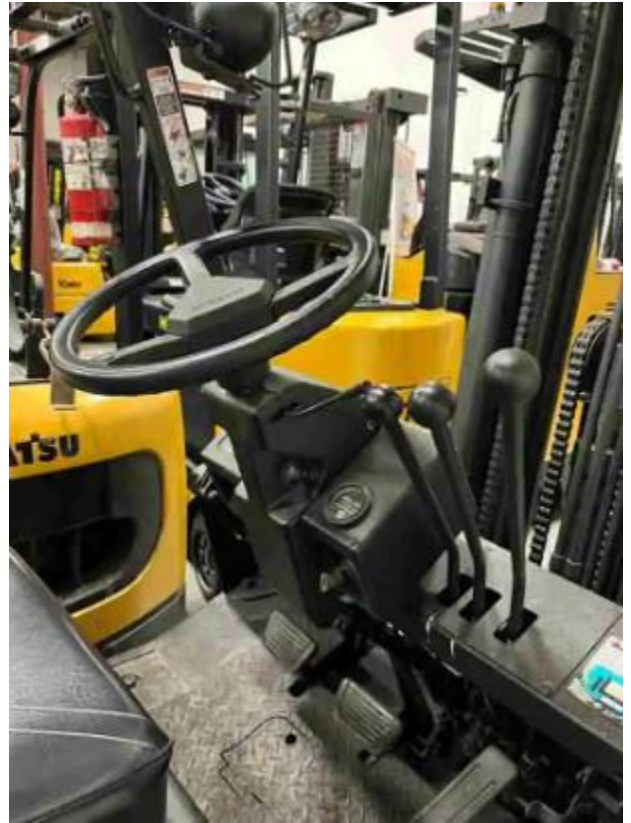

116 Viceroy Road, Building A, Units 8 to 12 | Concord | ON L4K2M1 | Canada